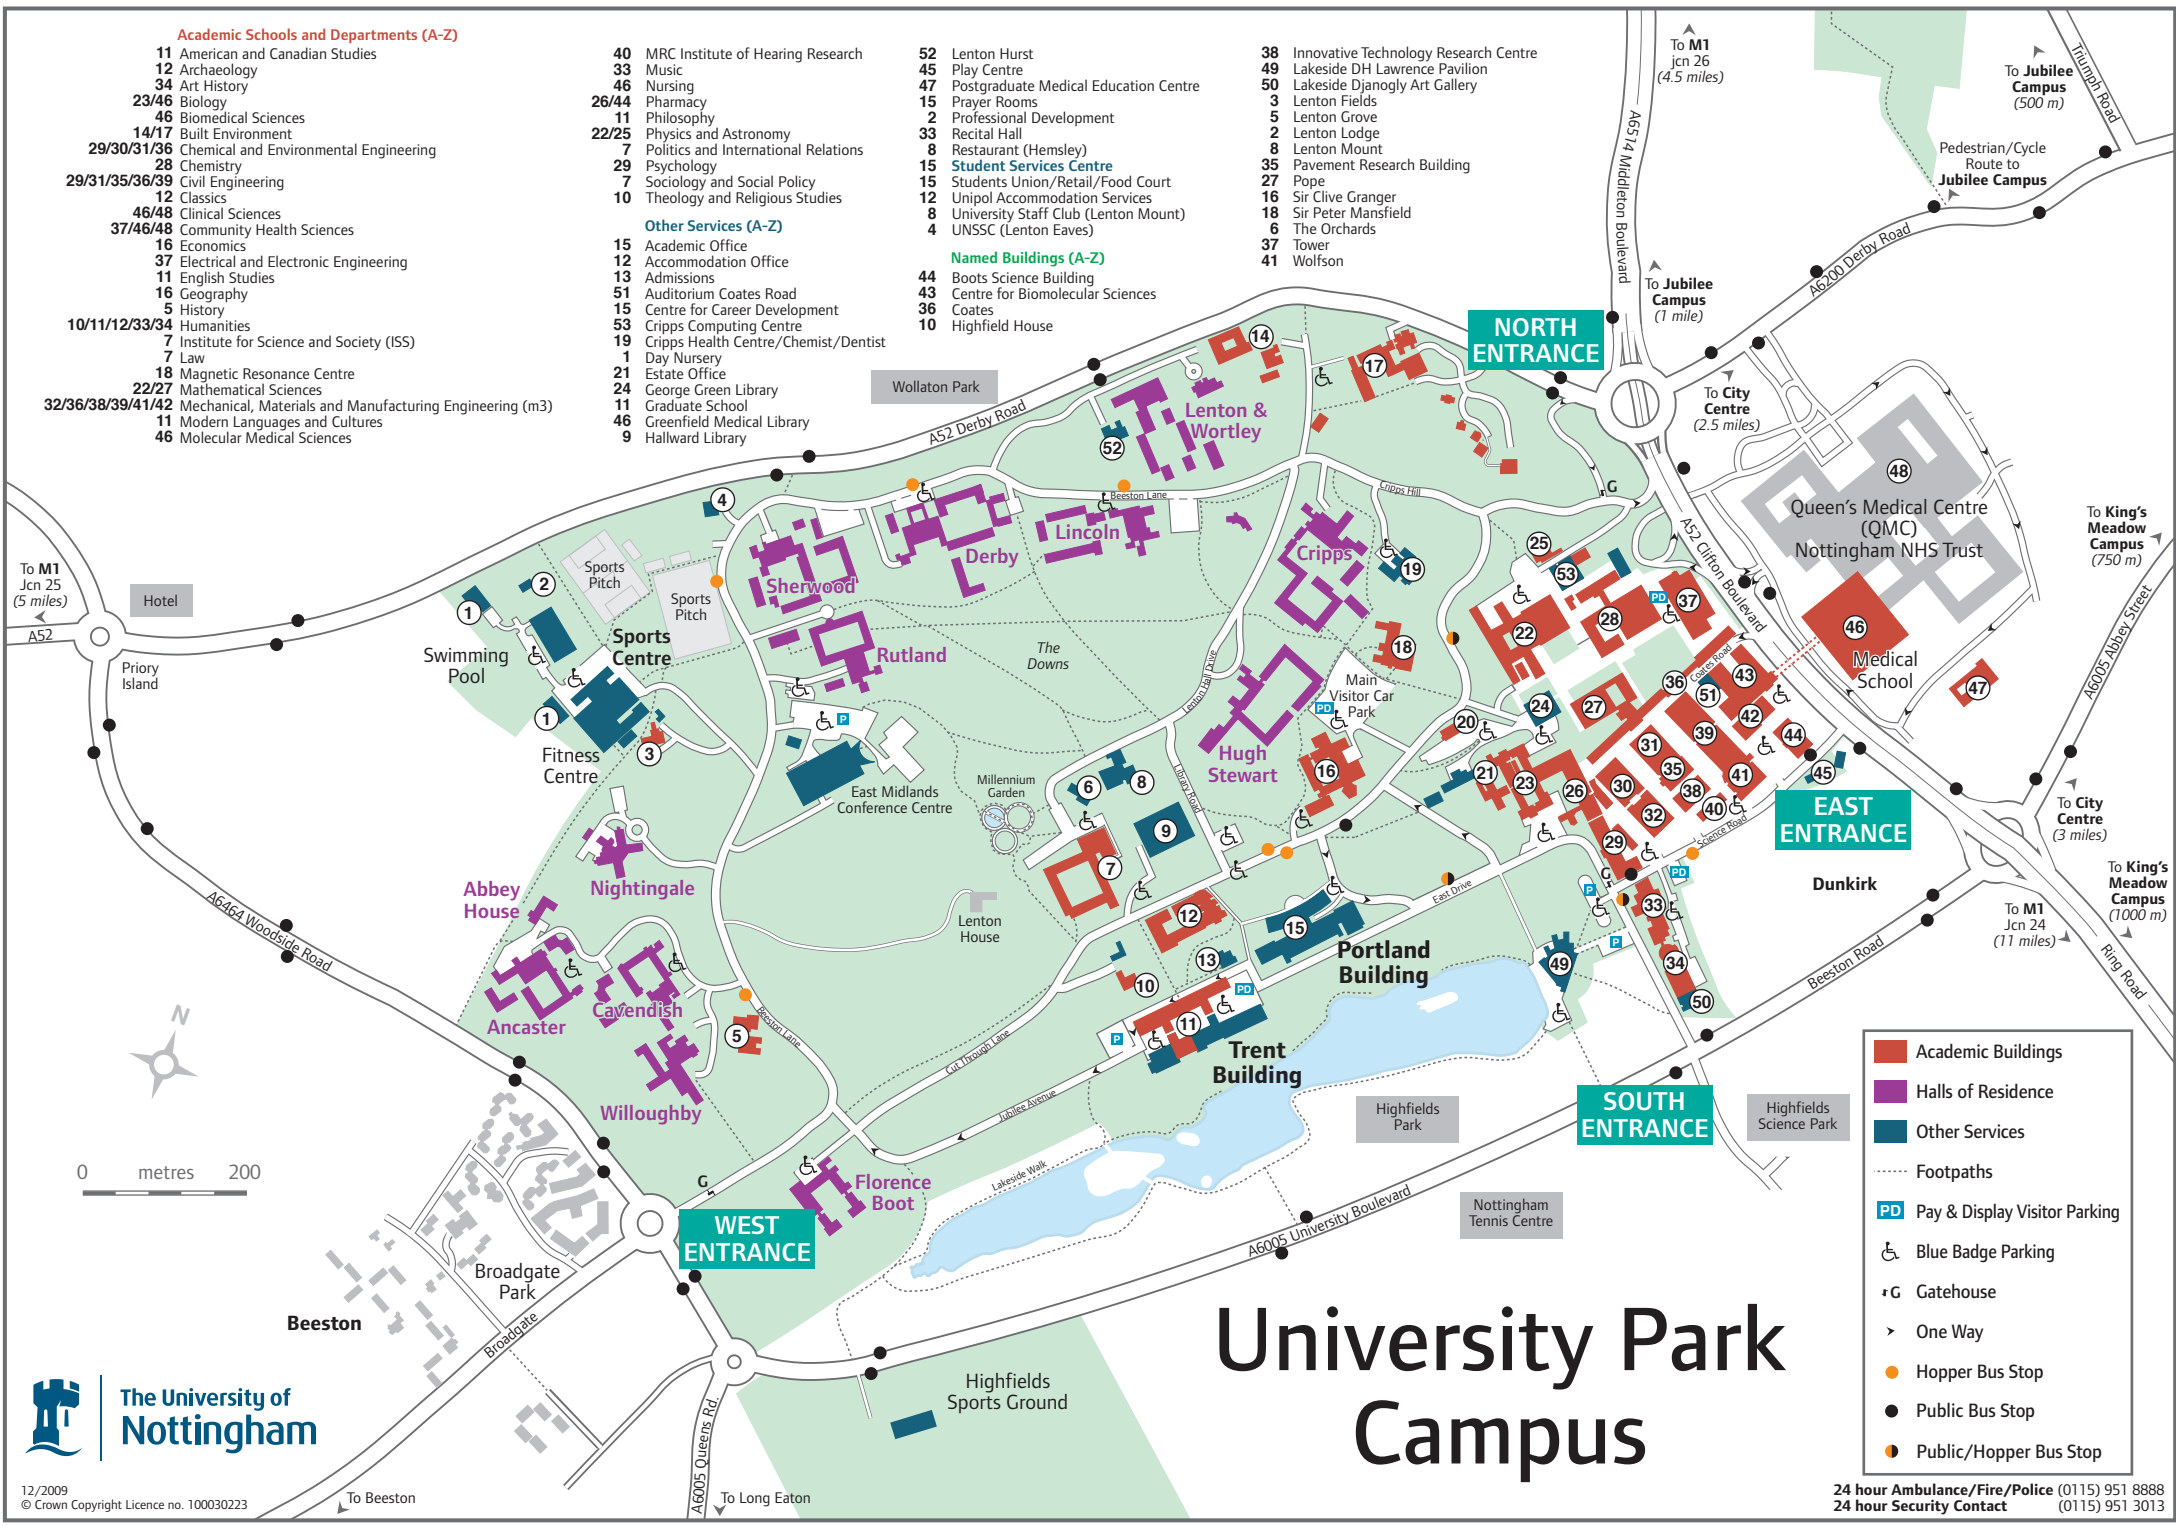

**Other Services (A-Z)**

- 15 Academic Office
- 12 Accommodation Office
- 13 Admissions
- 51 Auditorium Coates Road
- 15 Centre for Career Development
- 53 Cripps Computing Centre
- 19 Cripps Health Centre/Chemist/Dentist
- 1 Day Nursery
- 21 Estate Office
- 24 George Green Library
- 11 Graduate School
- 46 Greenfield Medical Library
- 9 Hallward Library

**Named Buildings (A-Z)**

- 44 Boots Science Building
- 43 Centre for Biomolecular Sciences
- 36 Coates
- 10 Highfield House

- 38 Innovative Technology Research Centre
- 49 Lakeside DH Lawrence Pavilion
- 50 Lakeside Djanogly Art Gallery
- 3 Lenton Fields
- 5 Lenton Grove
- 2 Lenton Lodge
- 8 Lenton Mount
- 35 Pavement Research Building
- 27 Pope
- 16 Sir Clive Granger
- 18 Sir Peter Mansfield
- 6 The Orchards
- 37 Tower
- 41 Wolfson

# University Park Campus

- Academic Buildings
- Halls of Residence
- Other Services
- ..... Footpaths
- PD Pay & Display Visitor Parking
- ♿ Blue Badge Parking
- † Gatehouse
- One Way
- Hopper Bus Stop
- Public Bus Stop
- Public/Hopper Bus Stop